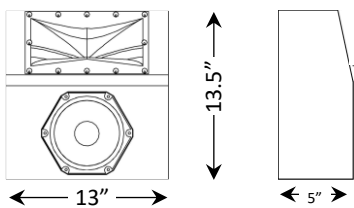

Rixos-WD

2~4 Channel DSP Power Amp
2 channels per speaker

Mounting Kit Options:

On-ceiling – Concealed by stretched fabric:
Three shock-mount brackets

Recessed in-ceiling – Concealed by
stretched fabric or grille: Perimeter flange