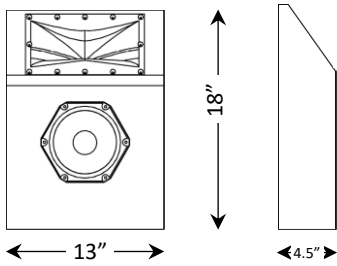

**EQ/Amp/Spkr Block Diagram**

**Two Cabinet Configurations**

**Rixos-W**

**Rixos-WD**

**2~4 Channel DSP Power Amp**  
2 channels per speaker

**Mounting Kit Options:**

On-ceiling – Concealed by stretched fabric:  
Three shock-mount brackets