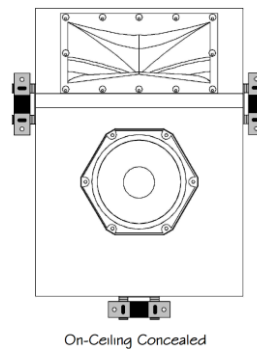

**EQ/Amp/Spkr Block Diagram**

**Two Cabinet Configurations**

**Rixos-W**

**Rixos-WD**

**2~4 Channel DSP Power Amp**  
2 channels per speaker

**Mounting Kit Options:**

On-ceiling – Concealed by stretched fabric:  
Three shock-mount brackets

Recessed in-ceiling – Concealed by  
stretched fabric or grille: Perimeter flange

**Responses:**  
**Listening Window and Sound Power**