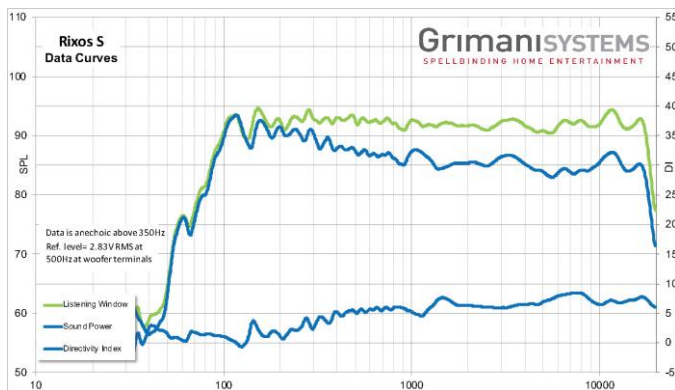

Mounting Kit Options:

On-ceiling – Concealed by stretched fabric:
Three shock-mount brackets

Recessed in-ceiling – Concealed by
stretched fabric or grille: Perimeter flange

Responses:
Listening Window and Sound Power