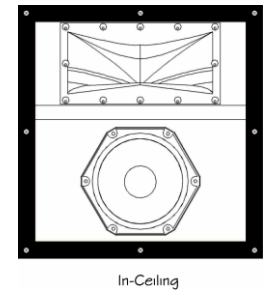

**EQ/Amp/Spkr Block Diagram**

**Two Cabinet Configurations**

**Rixos-W**

**Rixos-WD**

**2~4 Channel DSP Power Amp**  
2 channels per speaker

**Mounting Kit Options:**

On-ceiling – Concealed by stretched fabric:  
Three shock-mount brackets

Recessed in-ceiling – Concealed by  
stretched fabric or grille: Perimeter flange

**Responses:**  
**Listening Window and Sound Power**