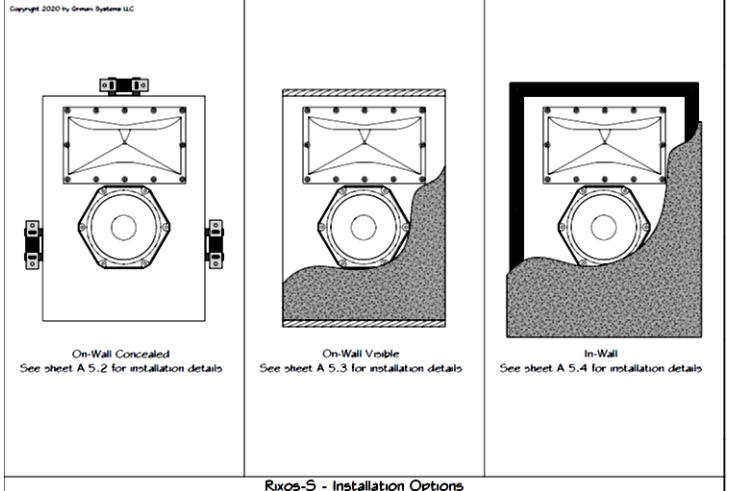

EQ/Amp/Spkr Block Diagram

Multiple Cabinet Configurations

2~4 Channel DSP Power Amp
2 channels per speaker

Rixos-S

Rixos-SNR

Rixos-SND

Mounting Kit Options:

On-wall, Concealed by screen or stretched fabric: Three shock-mount brackets

On-wall, Visible: Fabric grille & mounting cleats.

In-wall, Visible: Perimeter flange & fabric-covered grille frame.

Responses:
Listening Window and Sound Power