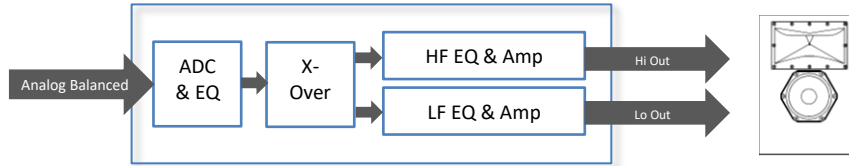

Rixos-S

GrimaniSYSTEMS
SPELLBINDING HOME ENTERTAINMENT

2-way Active Bi-Amplified DSP Shallow Speaker

- Flush or Surface Mount
- Exceptional Dynamics and Finesse
- Active Bi-Amplified / Integrated Digital Signal Processing / Room EQ
- Calibration, Diagnostics, and 24/7 monitoring Over IP
- 4" deep & 6" deep versions
- Basic Specs:
 - 6.5" woofer / 1" dome in CSA™ waveguide / Max SPL 1m Long-Short: 104-112dB
 - 80Hz to 20kHz / 160W rack amplifier / DSP x-over and room EQ / 18"x13"x4" (Shallow version)

EQ/Amp/Spkr Block Diagram

Multiple Cabinet Configurations

2~4 Channel DSP Power Amp
2 channels per speaker

Rixos-S

Rixos-SNR

Rixos-SND

Mounting Kit Options:

On-wall, Concealed by screen or stretched fabric: Three shock-mount brackets

On-wall, Visible: Fabric grille & mounting cleats.

In-wall, Visible: Perimeter flange & fabric-covered grille frame.

Responses:
Listening Window and Sound Power