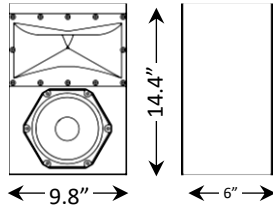

EQ/Amp/Spkr Block Diagram

Multiple Cabinet Configurations

2~4 Channel DSP Power Amp
2 channels per speaker

Rixos-S

Rixos-SNR

Rixos-SND

Mounting Kit Options:

On-wall, Concealed by screen or stretched fabric: Three shock-mount brackets