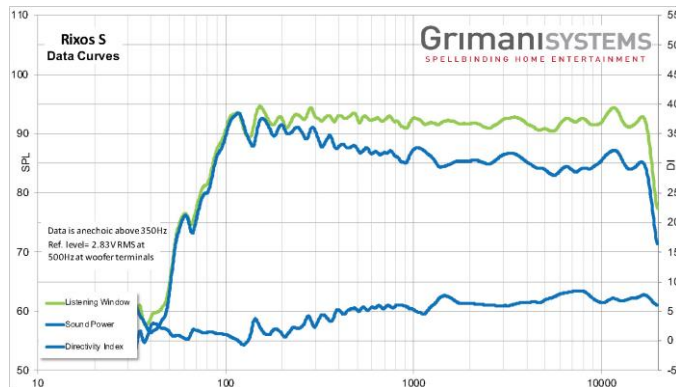

Mounting Kit Options:

On-wall, Concealed by screen or stretched fabric: Three shock-mount brackets

On-wall, Visible: Fabric grille & mounting cleats.

In-wall, Visible: Perimeter flange & fabric-covered grille frame.

Responses:
Listening Window and Sound Power