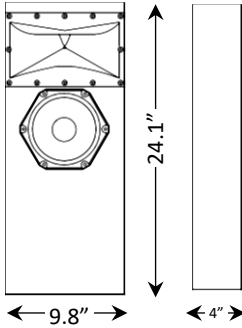

EQ/Amp/Spkr Block Diagram

Multiple Cabinet Configurations

2~4 Channel DSP Power Amp
2 channels per speaker

Rixos-S

Rixos-SNR

Rixos-SND

Mounting Kit Options:

On-wall, Concealed by screen or stretched fabric: Three shock-mount brackets