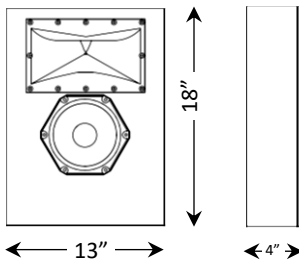

EQ/Amp/Spkr Block Diagram

Multiple Cabinet Configurations

2~4 Channel DSP Power Amp
2 channels per speaker

Rixos-S

Rixos-SNR

Rixos-SND

Mounting Kit Options:

On-wall, Concealed by screen or stretched fabric: Three shock-mount brackets