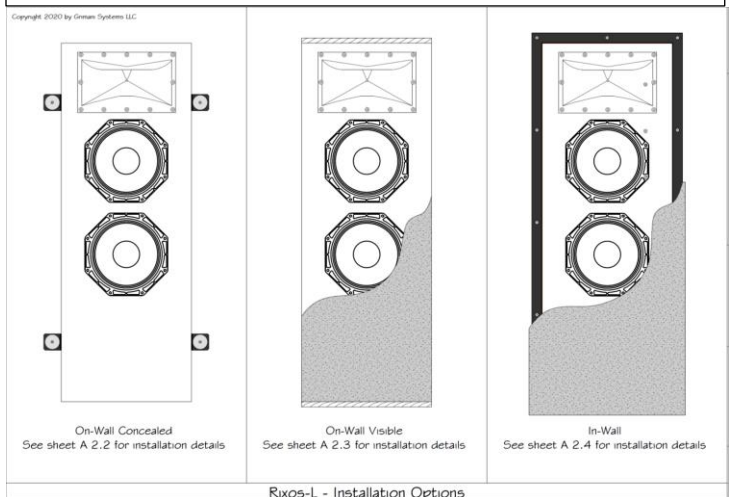

2.5-way Active Tri-Amplified DSP Shallow Speaker

- Flush or Surface Mount
- Exceptional Dynamics and Finesse
- Active Tri-Amplified / Integrated Digital Signal Processing / Room EQ
- Calibration, Diagnostics, and 24/7 monitoring Over IP
- 6" deep
- Basic Specifications:
Dual 8" woofers / 1" annular driver in CSA™ waveguide / Max SPL 1m Long-Short: 113-117dB
80Hz to 20kHz / 600W rack amplifier / DSP x-over and room EQ / 36"x13"x6"

Rixos-L

4 Channel DSP Power Amp
3 channels per speaker

Mounting Kit Options:

- On-wall – Concealed by screen or stretched fabric: Three shock-mount L Brackets
- On-wall – Visible: Fabric shroud with painted end caps & mounting cleats.
- In-wall - Visible: Perimeter bracket & fabric-covered grille frame.