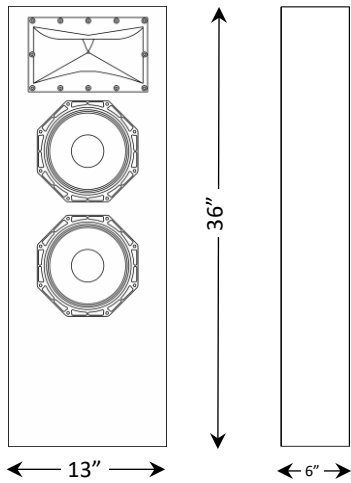

2.5-way Active Tri-Amplified DSP Shallow Speaker

- Flush or Surface Mount
- Exceptional Dynamics and Finesse
- Active Tri-Amplified / Integrated Digital Signal Processing / Room EQ
- Calibration, Diagnostics, and 24/7 monitoring Over IP
- 6" deep
- Basic Specifications:
Dual 8" woofers / 1" annular driver in CSA™ waveguide / Max SPL 1m Long-Short: 113-117dB
80Hz to 20kHz / 600W rack amplifier / DSP x-over and room EQ / 36"x13"x6"

Rixos-L

4 Channel DSP Power Amp
3 channels per speaker

Mounting Kit Options:

- On-wall – Concealed by screen or stretched fabric: Three shock-mount L Brackets
- On-wall – Visible: Fabric shroud with painted end caps & mounting cleats.
- In-wall - Visible: Perimeter bracket & fabric-covered grille frame.