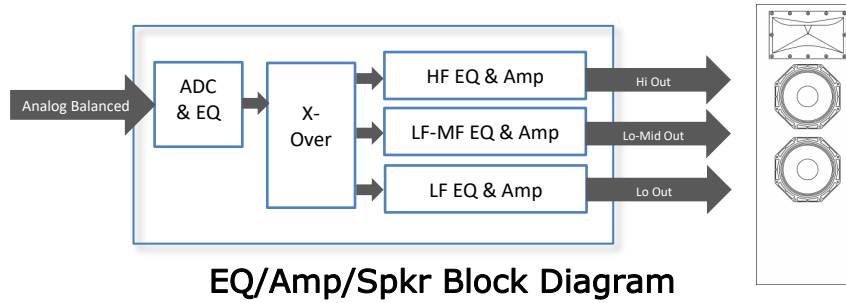

2.5-way Active Tri-Amplified DSP Shallow Speaker

- Flush or Surface Mount
- Exceptional Dynamics and Finesse
- Active Tri-Amplified / Integrated Digital Signal Processing / Room EQ
- Calibration, Diagnostics, and 24/7 monitoring Over IP
- 6" deep
- Basic Specifications:
Dual 8" woofers / 1" annular driver in CSA™ waveguide / Max SPL 1m Long-Short: 113-117dB
80Hz to 20kHz / 600W rack amplifier / DSP x-over and room EQ / 36"x13"x6"

Rixos-L

4 Channel DSP Power Amp
3 channels per speaker

Mounting Kit Options:

- On-wall – Concealed by screen or stretched fabric: Three shock-mount L Brackets
- On-wall – Visible: Fabric shroud with painted end caps & mounting cleats.
- In-wall - Visible: Perimeter bracket & fabric-covered grille frame.